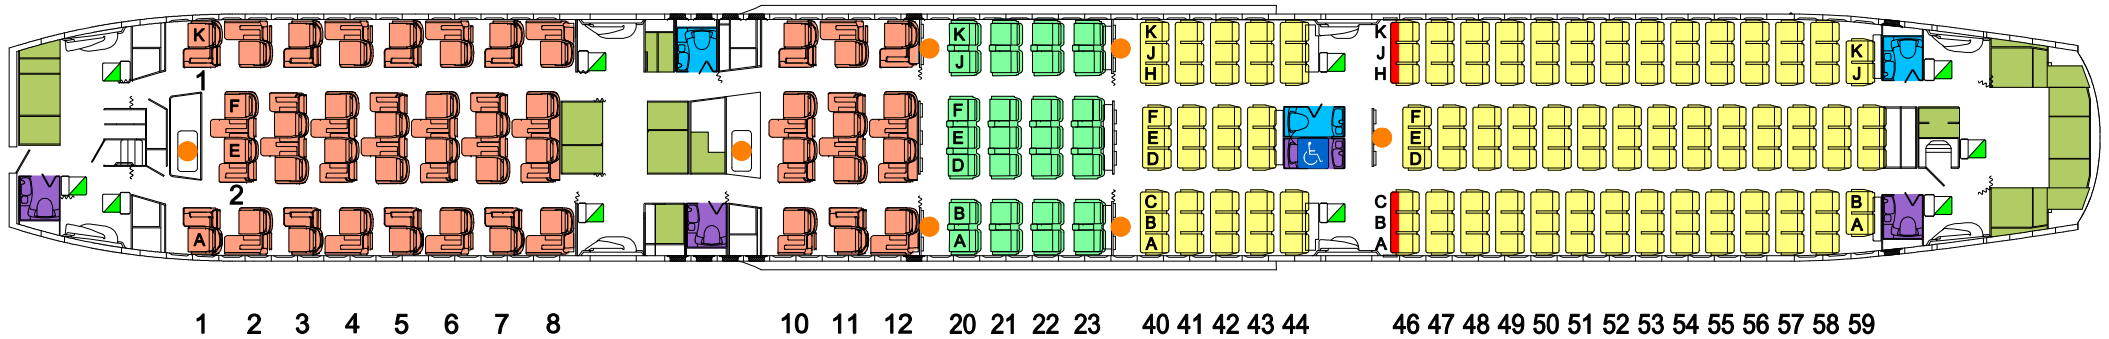

787-9 INTERNATIONAL

VH-ZNA

- 42 BUSINESS
- 28 PREMIUM ECONOMY
- 166 ECONOMY

- FOR INFORMATION ON ACCESSIBILITY IN BUSINESS CLASS PLEASE REFER TO QANTAS SPECIAL HANDLING.
- IN-SEAT IN FLIGHT ENTERTAINMENT VIDEO SCREENS THROUGHOUT.
- LAPTOP POWER THROUGHOUT.

- BASSINET POSITIONS
- TOILET
- TOILET WITH BABY CHANGE FACILITIES
- ACCESSIBLE TOILET FACILITIES
- GALLEY
- CREW SEATS
- EXIT ROW SEATING (NOT AVAILABLE TO CUSTOMERS WITH A DISABILITY)

AIRCRAFT SEAT MAP 787-9